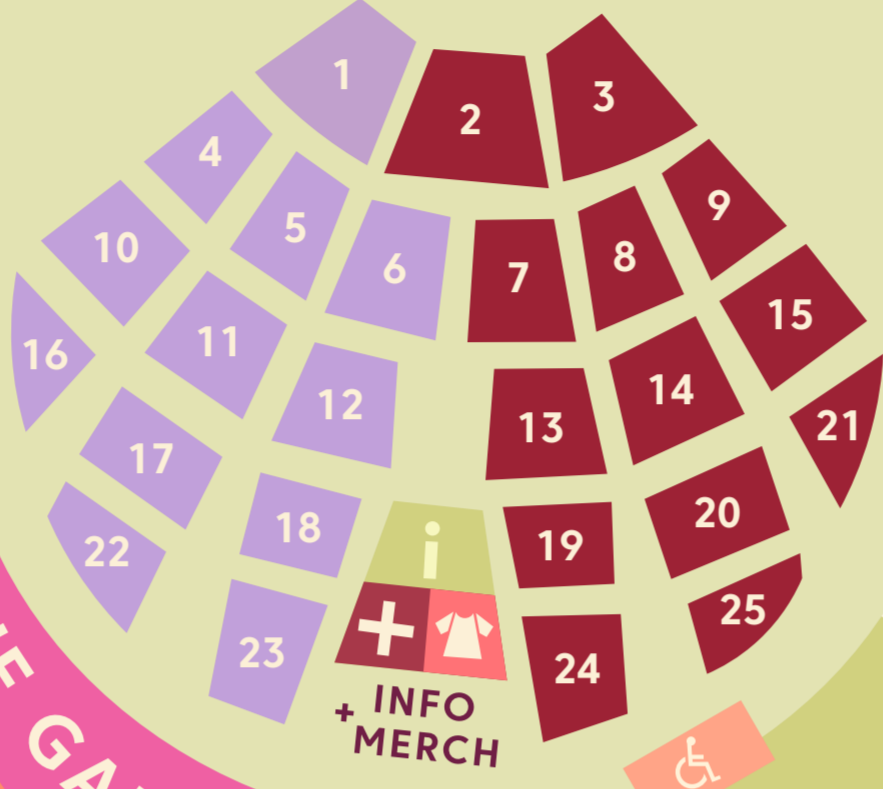

↑ GOODWOOD ROAD

STAGE

VIP

NO ENTRY

THE GARDEN
THE STEPS

INFO
+ MERCH

WHEELCHAIR
VIEWING
PLATFORM

NO ENTRY

ENTRY

ENTRY

ENTRY

ENTRY

BOULEVARD
STAGE

SIZE MUSIC
TENT

SENSORY
FRIENDLY
TENT

UKIYO
BIG TOP

GENERAL
ENTRANCE

BOX
OFFICE
+ MERCH

VIP

ENTRY

KIDMAN GATES

ROSE TERRACE